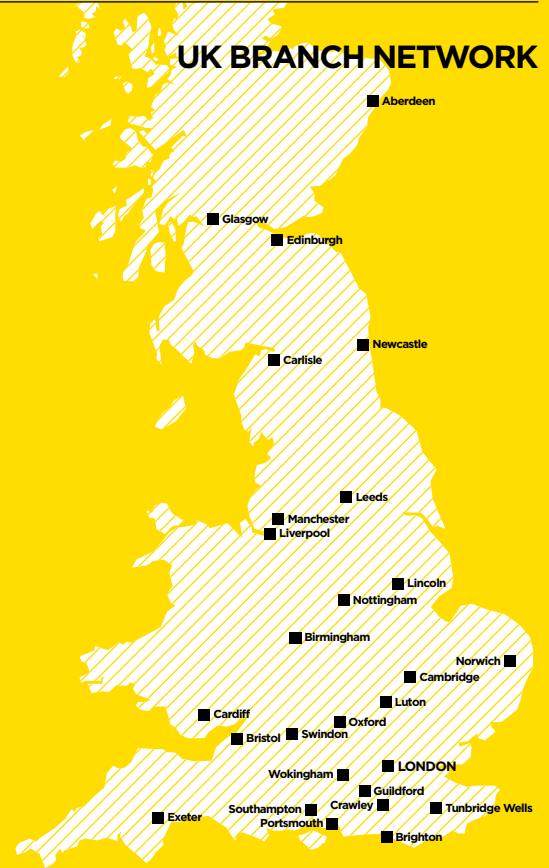

CONTACT US

**BISHOP'S MOVE BUSINESS RELOCATION
DAVIS ROAD INDUSTRIAL PARK
DAVIS ROAD
CHESSINGTON
SURREY
KT9 1TQ
020 8391 8269
business@bishopsmove.com**

UK BRANCH NETWORK

BUSINESS MOVES

Whatever the nature of your business or industry, regardless of size or sector, our dedicated team of experts can help. Whether its corporate and employee relocation, office to office moves or storage and distribution services, all can be tailored into a bespoke solution.