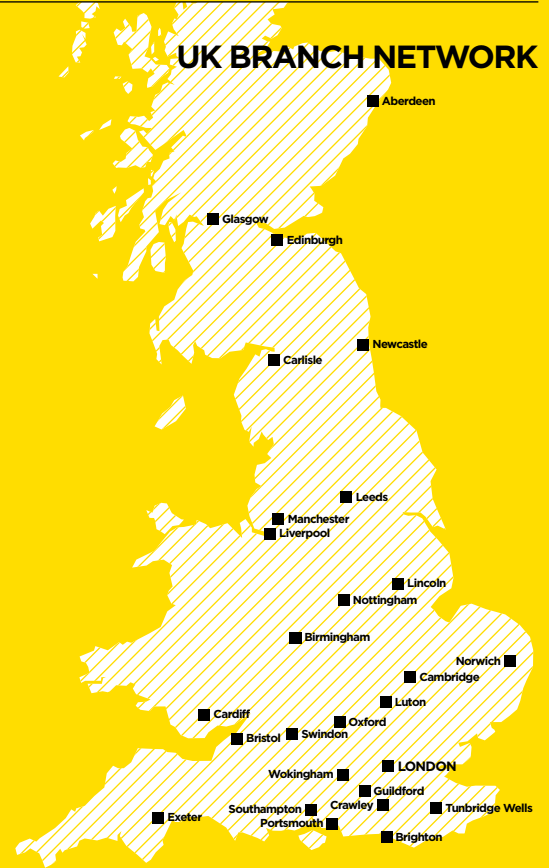

CONTACT US

**BISHOP'S MOVE BUSINESS RELOCATION
DAVIS ROAD INDUSTRIAL PARK
DAVIS ROAD
CHESSINGTON
SURREY
KT9 1TQ
020 8391 8269
business@bishopsmove.com**

UK BRANCH NETWORK

BUSINESS MOVES

Whatever the nature of your business or industry, regardless of size or sector, our dedicated team of experts can help. Whether its corporate and employee relocation, office to office moves or storage and distribution services, all can be tailored into a bespoke solution.