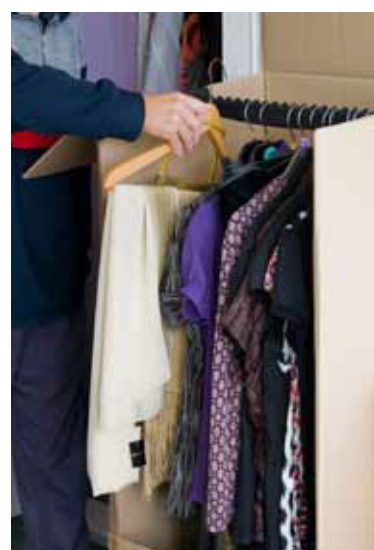

PACK 6 BOX BOOKS AND UTENSILS

Perfect for items such as utensils, books, CDs and DVDs. Also great for items such as paperwork, remote controls and phone chargers that you may need to hand after the move.

DIMENSIONS

Width	340mm
Depth	460mm
Height	350mm

GARMENT CARRIER CLOTHES

Our specially designed wardrobe cartons mean that your suits and dresses stay as crinkle-free as possible. They also make it easier to hang straight back into your wardrobe.

DIMENSIONS

Width	460mm
Depth	520mm
Height	1240mm

BESPOKE SPECIALIST

This service provides specially designed materials and crates that completely protect your antiques, electronics, artwork or any other special items, during the move or in storage. This service is available on request.

DIMENSIONS

Please contact for bespoke sizes.

For further information please call **0800 107 8422**
To download other useful moving guides,
visit www.bishopsmove.com/advice